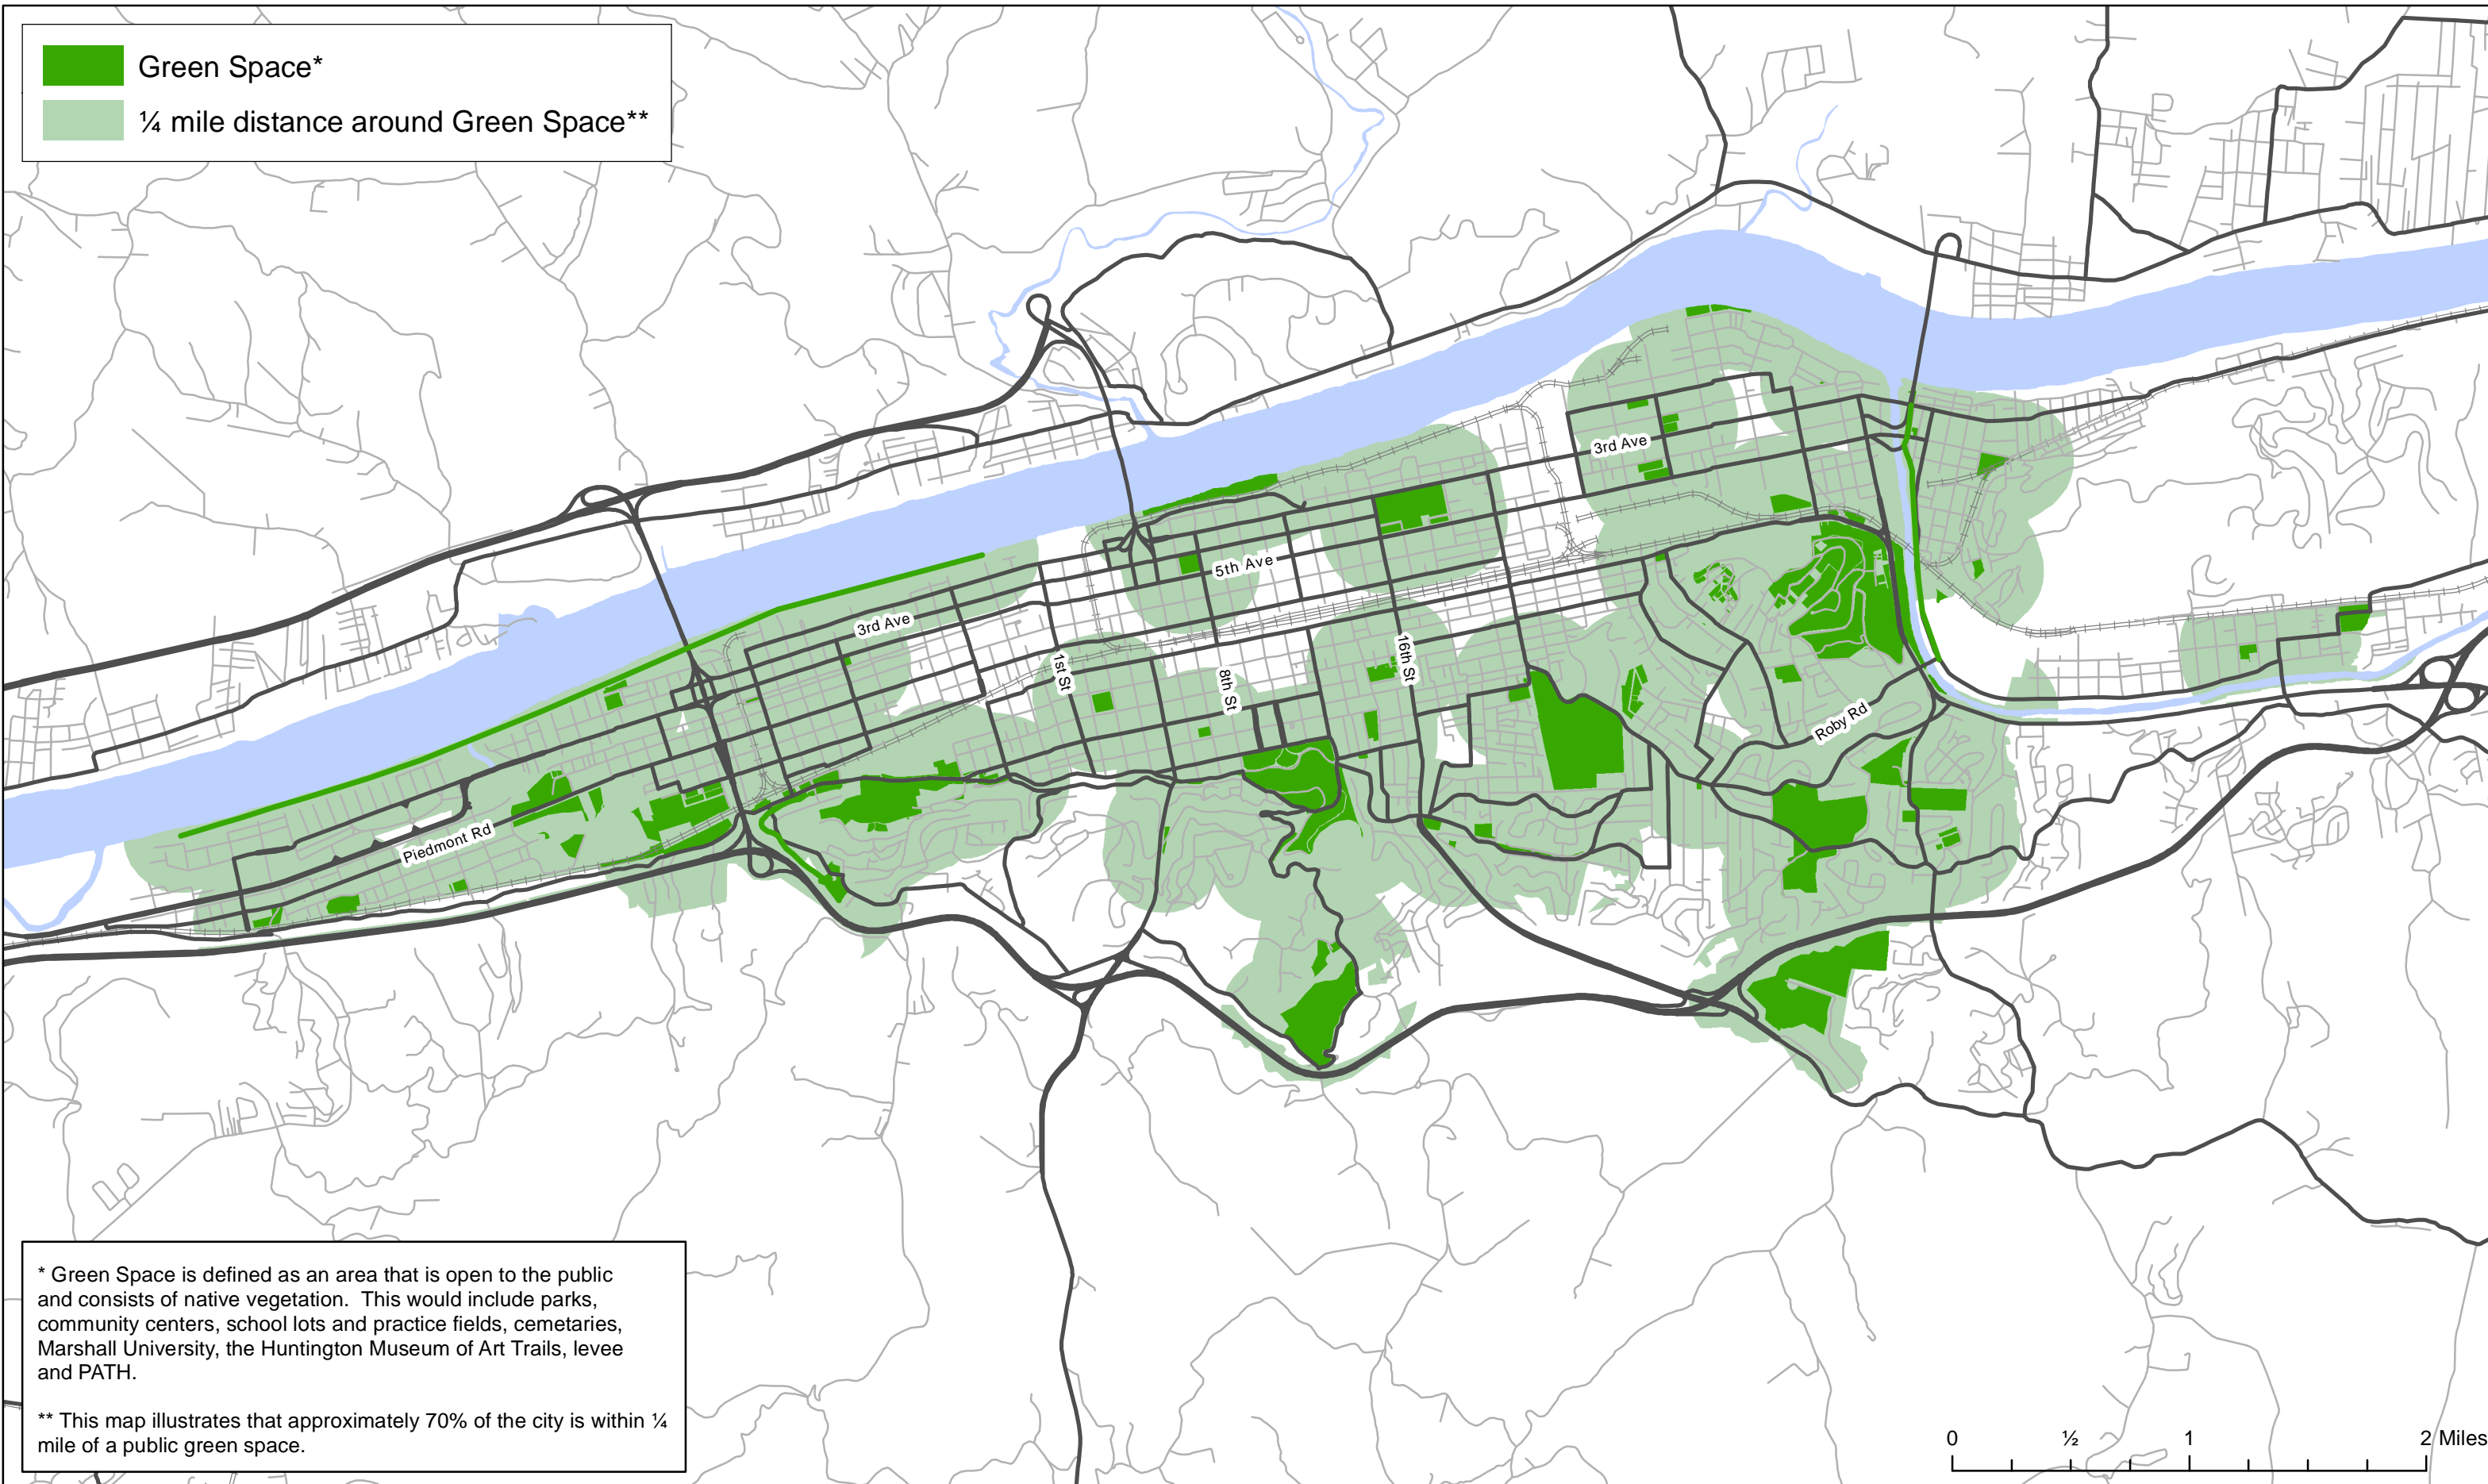

Green Space\*  
 ¼ mile distance around Green Space\*\*

\* Green Space is defined as an area that is open to the public and consists of native vegetation. This would include parks, community centers, school lots and practice fields, cemeteries, Marshall University, the Huntington Museum of Art Trails, levee and PATH.

\*\* This map illustrates that approximately 70% of the city is within ¼ mile of a public green space.