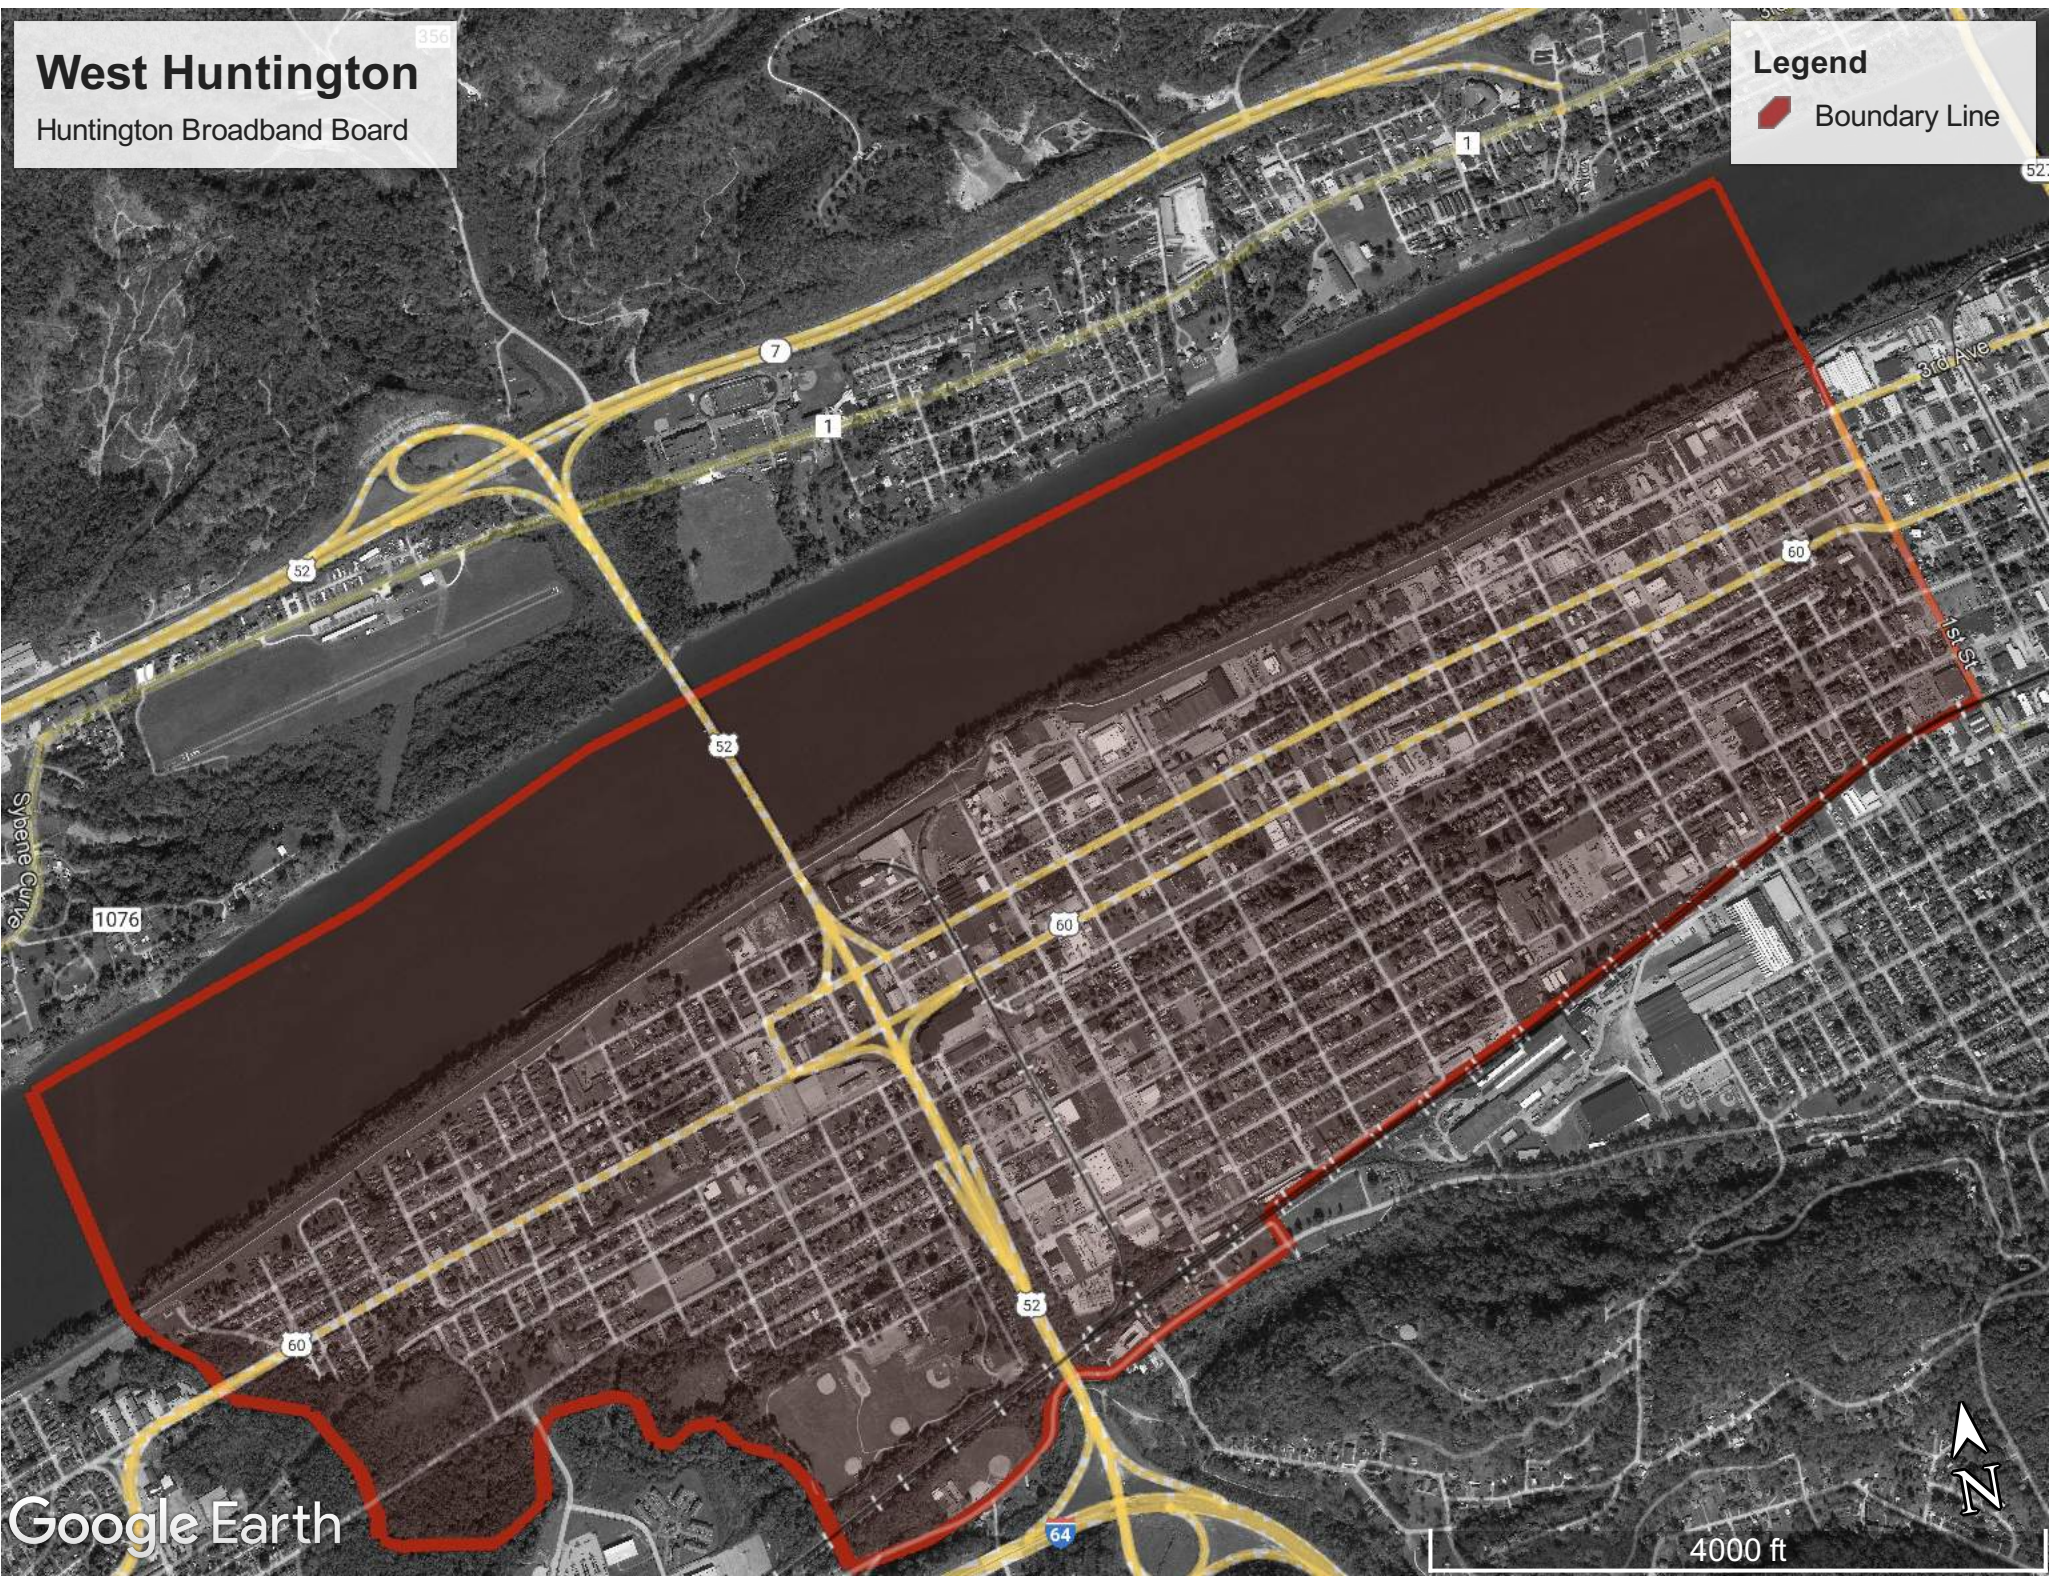

Fairfield

Huntington Broadband Board

Legend

 Boundary Line

Google Earth

3000 ft

Highlawn

Huntington Broadband Board

Legend

 Boundary Line

Google Earth

2000 ft

West Huntington

Huntington Broadband Board

Legend

 Boundary Line

Google Earth

4000 ft