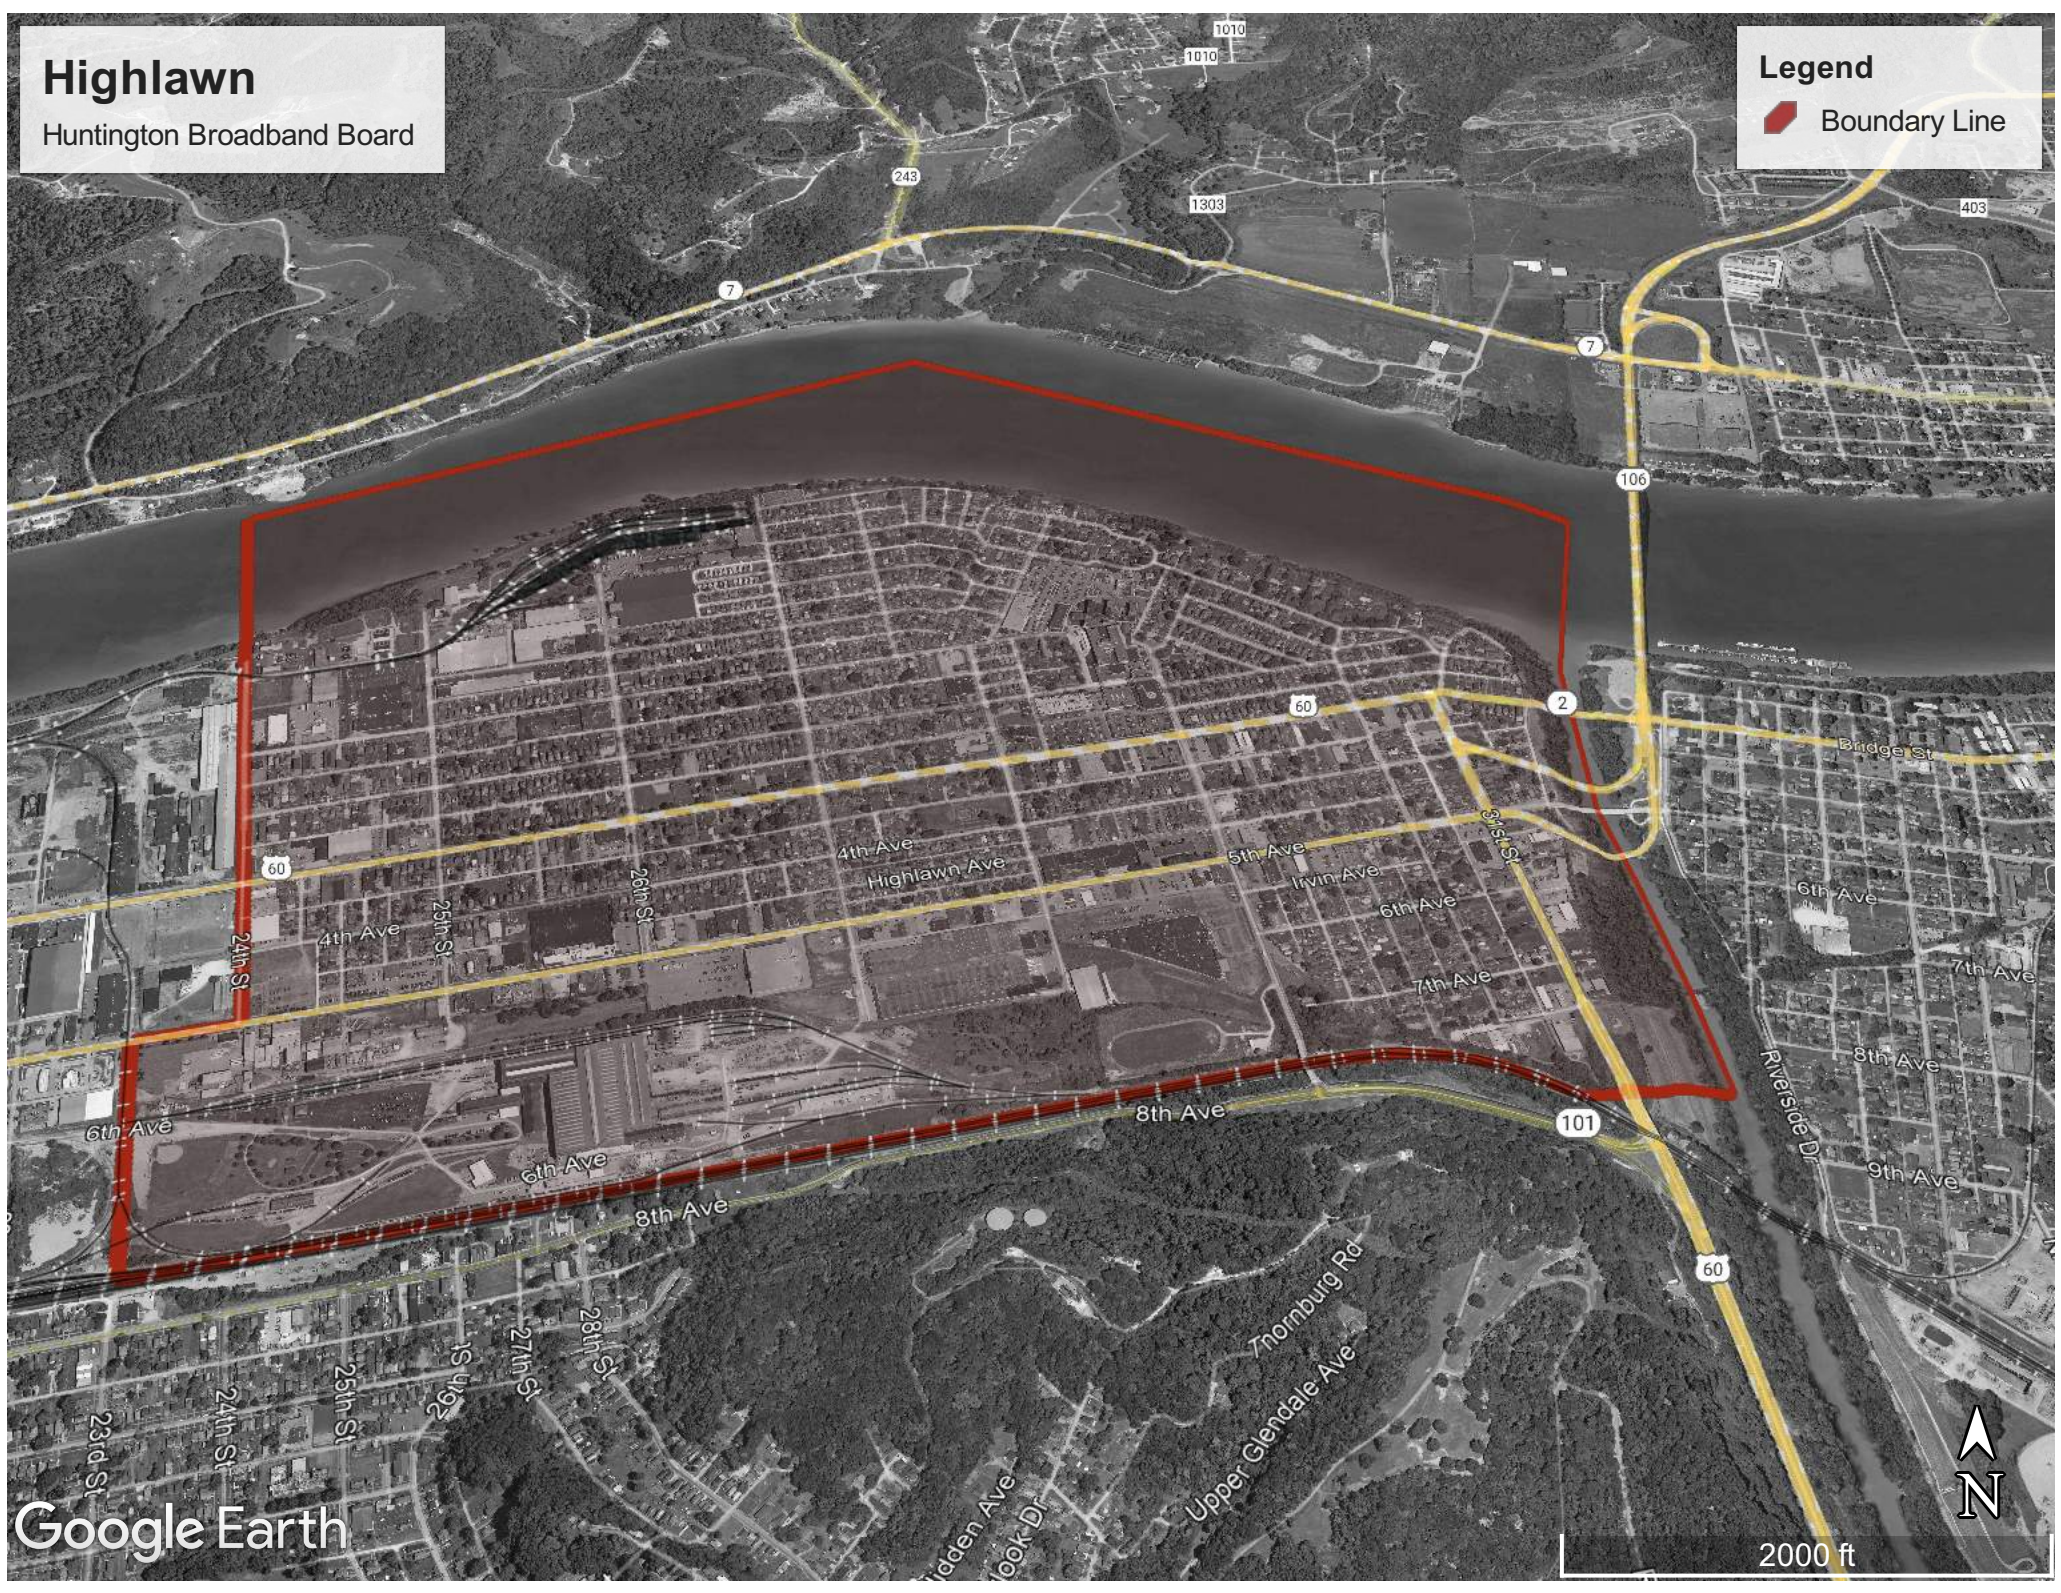

Fairfield

Huntington Broadband Board

Legend

 Boundary Line

Google Earth

3000 ft

Highlawn

Huntington Broadband Board

Legend

 Boundary Line

Google Earth

2000 ft

West Huntington

Huntington Broadband Board

Legend

 Boundary Line

Google Earth

4000 ft